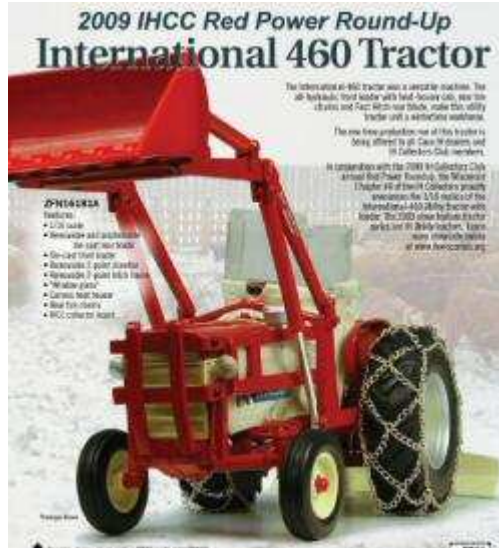

2009 International 460 Toy Tractor Order Form

International 460 Toy Tractor **\$59.95 Each**
Includes shipping

Please complete the order form below.

Print and mail this completed form with your check made out to: **Wisconsin Chapter 4 IHCC** to